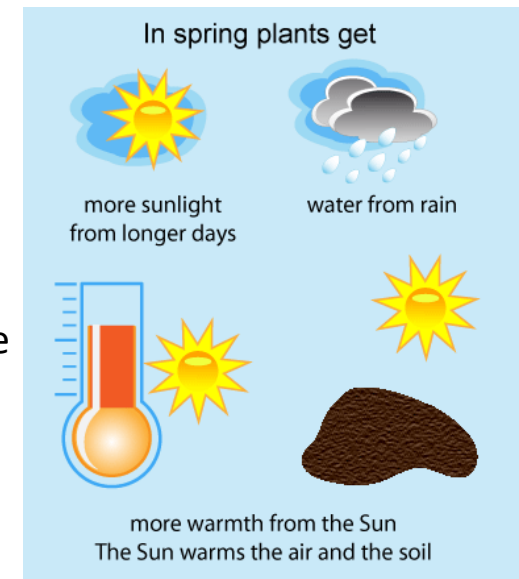

Core Knowledge

The Life Cycle of a Bean

Seeds and bulbs grow into mature plants.

Insects carry pollen from plant to plant to help make new plants.

Key Vocabulary

Vocabulary	Definition
shoot	The first part to appear above the soil when the seed breaks open.
seedling	A young plant grown from seed.
mature	Fully grown
temperature	The measure of warmth or coldness of an object or material.

Core Knowledge

Plants need water, light and a suitable temperature to grow and stay healthy.

Seeds and bulbs need water to grow. They don't usually need light as their energy is stored inside.

Scientific Enquiry